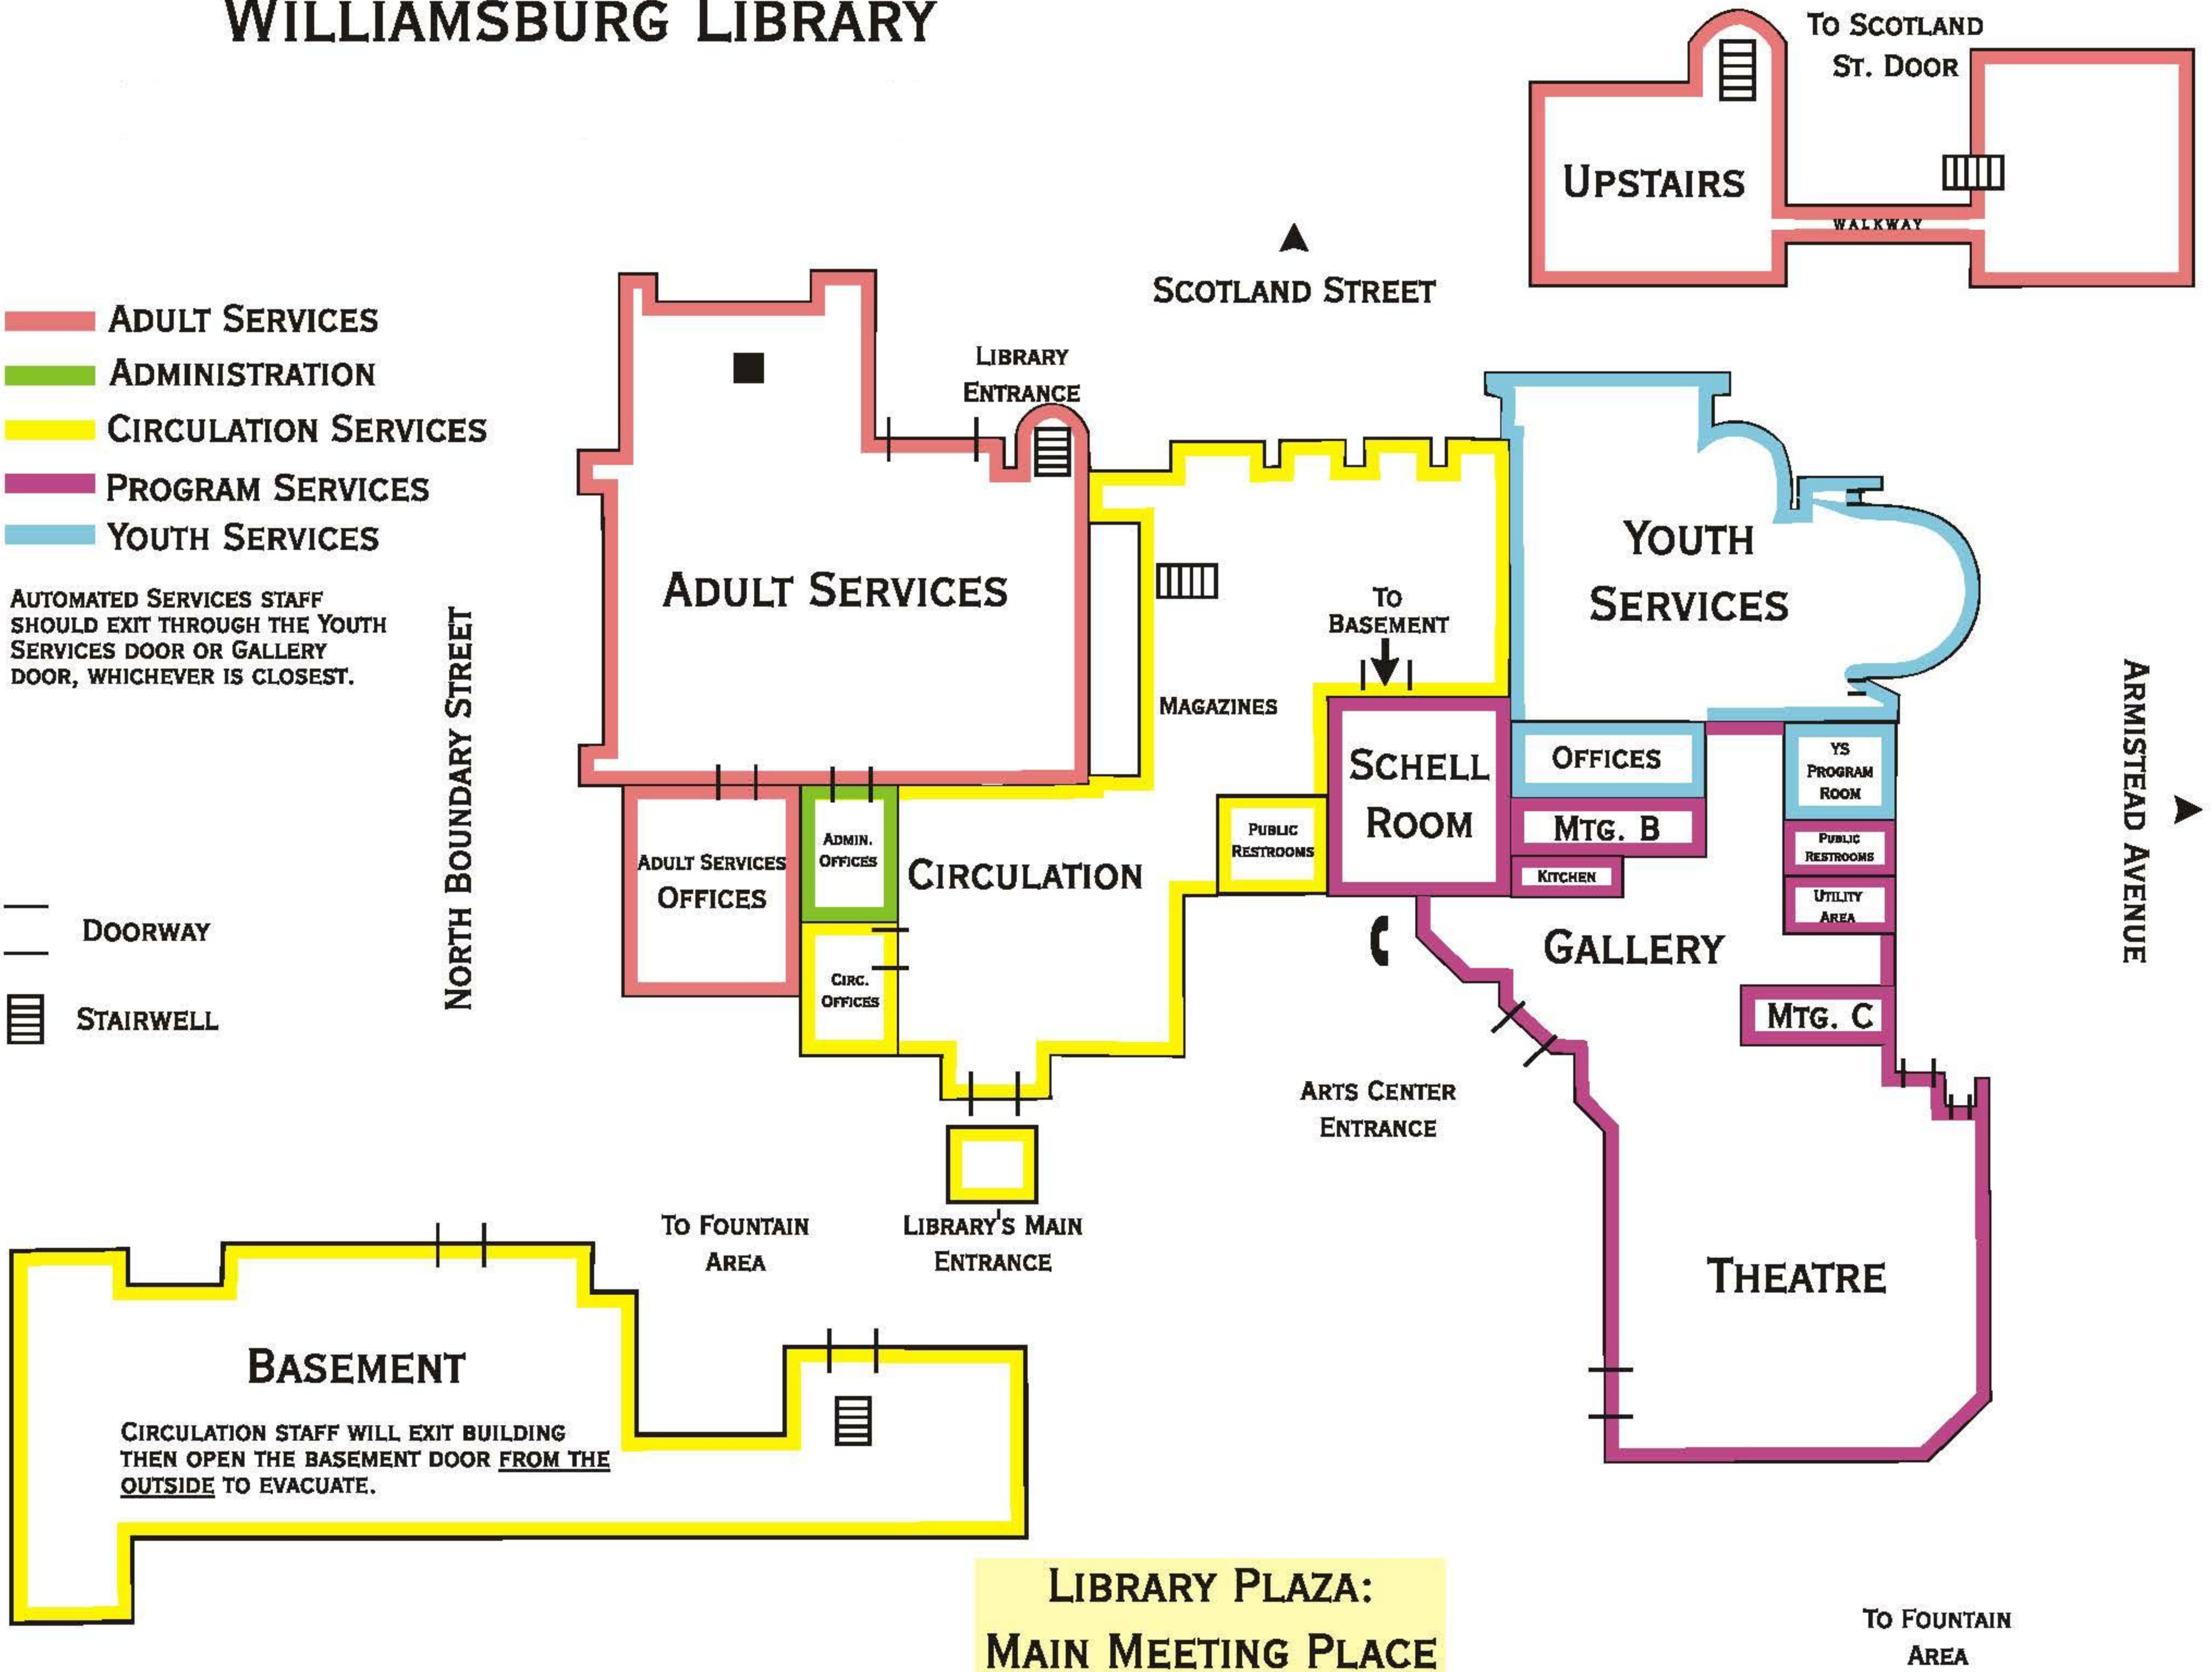

WILLIAMSBURG LIBRARY

- █ ADULT SERVICES
- █ ADMINISTRATION
- █ CIRCULATION SERVICES
- █ PROGRAM SERVICES
- █ YOUTH SERVICES

AUTOMATED SERVICES STAFF SHOULD EXIT THROUGH THE YOUTH SERVICES DOOR OR GALLERY DOOR, WHICHEVER IS CLOSEST.

-  DOORWAY
-  STAIRWELL

**LIBRARY PLAZA:
MAIN MEETING PLACE**